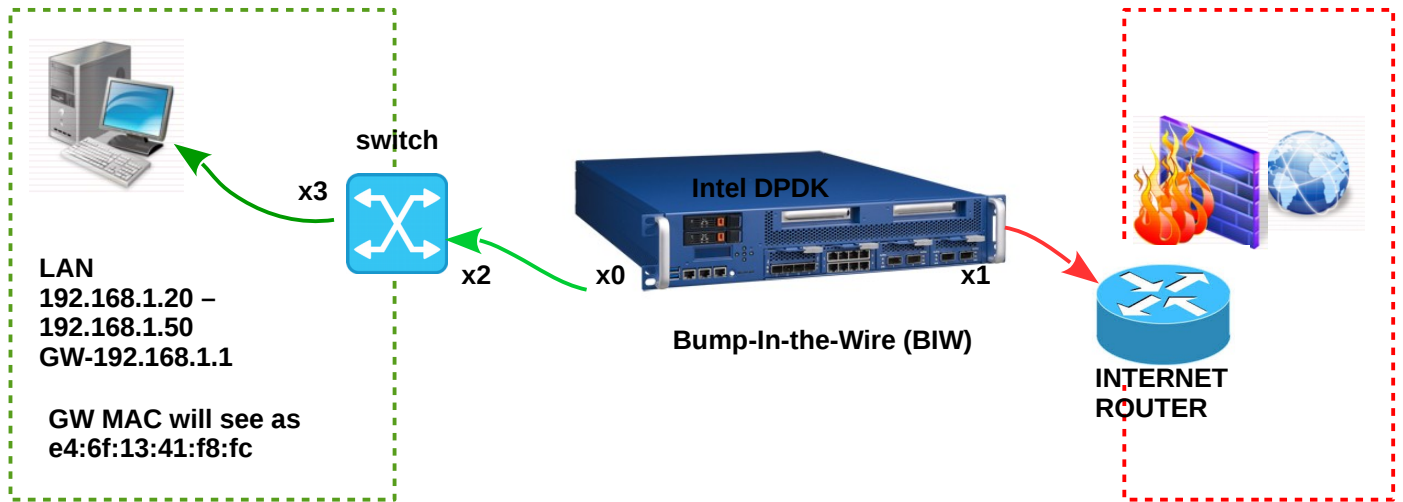

DPDK Physical Connectivity – Basic Forwarding (LAN -To- Internet / Internet-To - LAN)

**Internet Router / GW IP
192.168.1.1
MAC e4:6f:13:41:f8:fc**

**Switch Connectivity
Ref:**

- X2-- X0 Switch main port towards DPDK port 0
- X3 – Switch port towards desktop PC / wireless router
- X1 – DPDK port 1 towards Internet router LAN port