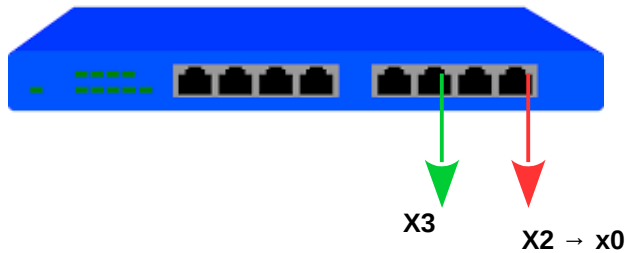

DPDK Physical Connectivity – Basic Forwarding (LAN -To- Internet / Internet-To - LAN)

**Internet Router / GW IP
192.168.1.1
MAC e4:6f:13:41:f8:fc**

**Switch Connectivity
Ref:**

- X2-- X0 Switch main port towards DPDK port 0
- X3 – Switch port towards desktop PC / wireless router
- X1 – DPDK port 1 towards Internet router LAN port